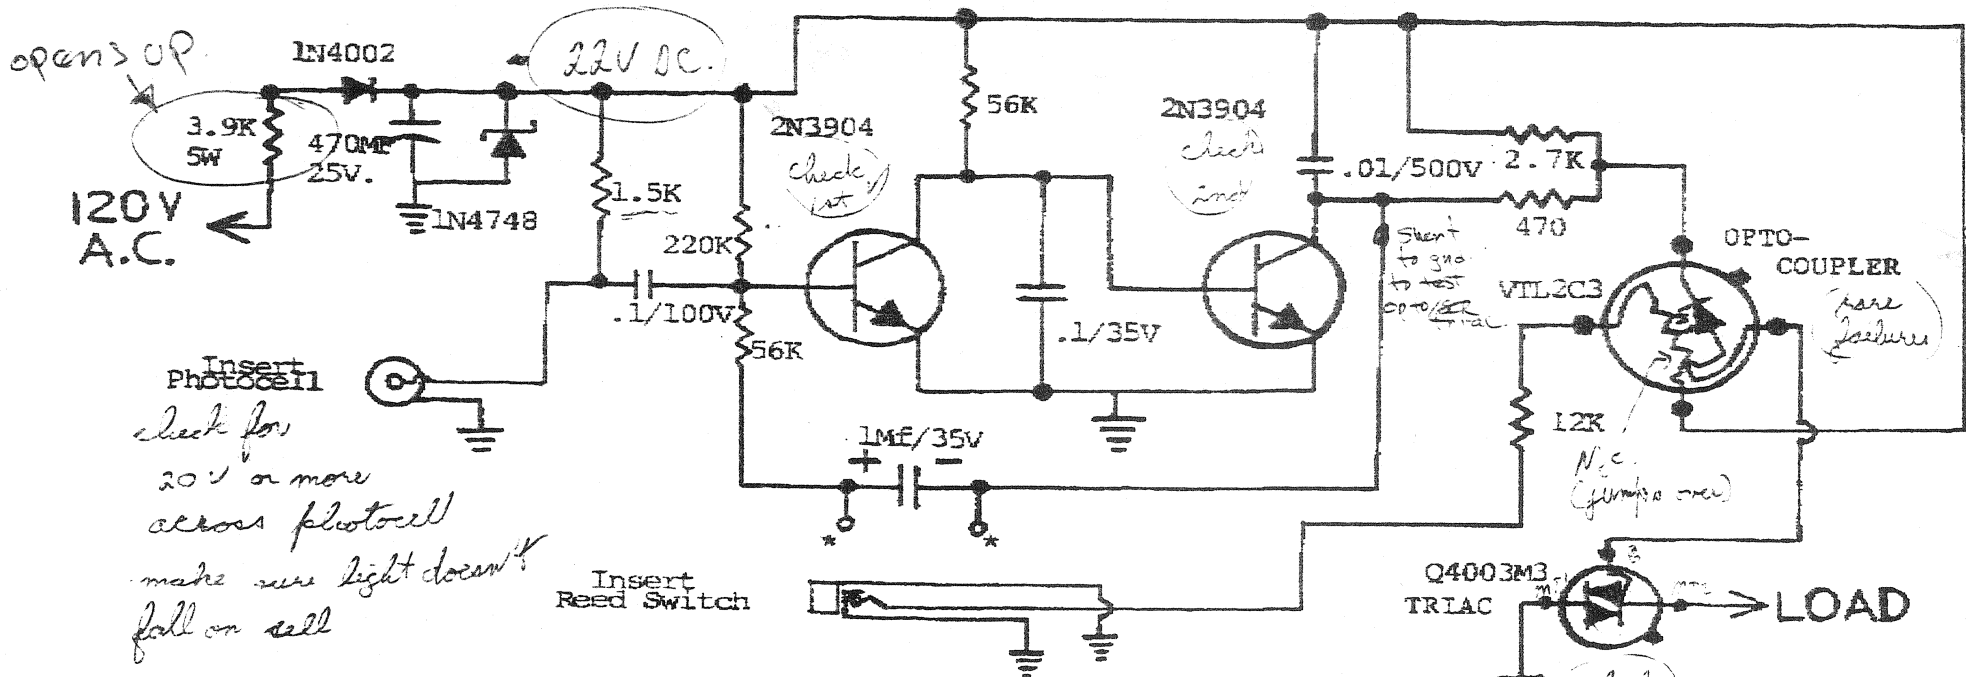

Check ^{power} first.

IMPULSE BLACK BOX

Insert Photocell
check for
20V or more
across photocell
make sure light doesn't
fall on cell

* = Additional capacitor is added to
increase the length of ON time.
The higher the value the longer
the time.

Piano Player - 10V 135V opto

- 123
- 1 - MAIN Terminal
 - 2 - " " "
 - 3 - Gate