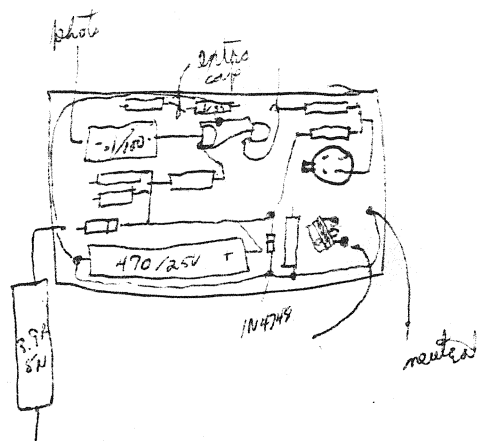

Check ^{power} first.

IMPULSE BLACK BOX

Insert Photocell
check for
20V or more
across photocell
make sure light doesn't
fall on cell

* = Additional capacitor is added to
increase the length of ON time.
The higher the value the longer
the time.

Piano Player - 10V 135V opto

- 123
- 1 - MAIN Terminal
 - 2 - " " "
 - 3 - Gate