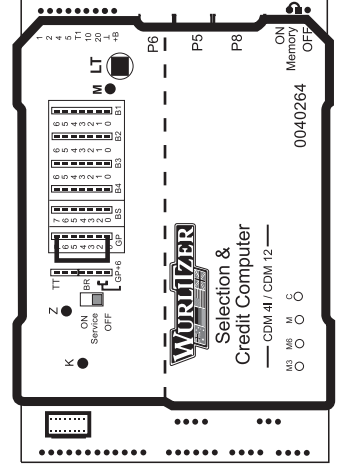

SCC 0040264
Beschriftung braun
Cover printing brown
Eprom Programm 3.09 (or higher)