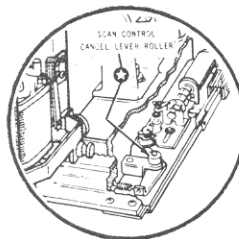

LUBRICATION CHART

OIL ALL ROLLER PIVOT BEARINGS - 1 OR 2 DROPS

USE AERO LUBRIPLATE** SPARINGLY EVERY SIX MONTHS

USE SEEBURG SPECIAL PURPOSE OIL* EVERY SIX MONTHS IN AMOUNT SHOWN 1 DROP FOR EACH

* SEEBURG SPECIAL PURPOSE OIL NO. 53014 MAY BE OBTAINED FROM YOUR SERVICE PARTS DEPARTMENT AT YOUR DISTRIBUTOR.