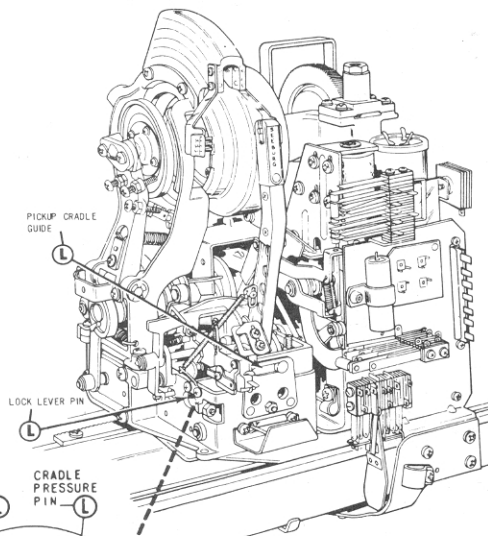

LUBRICATION CHART

OIL ALL ROLLER PIVOT BEARINGS - 1 OR 2 DROPS

USE AERO LUBRIPLATE** SPARINGLY EVERY SIX MONTHS

USE SEEBURG SPECIAL PURPOSE OIL* EVERY SIX MONTHS IN AMOUNT SHOWN 1 DROP FOR EACH

* SEEBURG SPECIAL PURPOSE OIL NO. 53014 MAY BE OBTAINED FROM YOUR SERVICE PARTS DEPARTMENT AT YOUR DISTRIBUTOR.