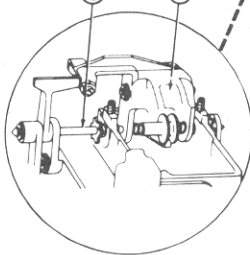

LUBRICATION CHART

OIL ALL ROLLER PIVOT BEARINGS - 1 OR 2 DROPS

USE AERO LUBRIPLATE** SPARINGLY EVERY SIX MONTHS

USE SEEBURG SPECIAL PURPOSE OIL* EVERY SIX MONTHS IN AMOUNT SHOWN 1 DROP FOR EACH

* SEEBURG SPECIAL PURPOSE OIL NO. 53014 MAY BE OBTAINED FROM YOUR SERVICE PARTS DEPARTMENT AT YOUR DISTRIBUTOR.