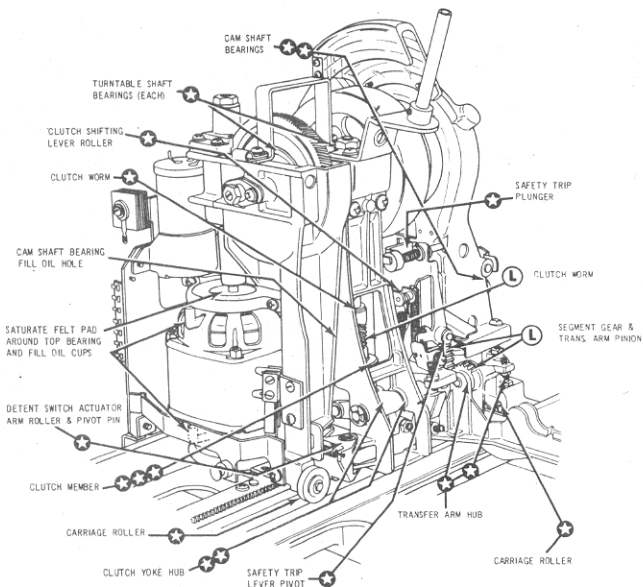

LUBRICATION CHART

OIL ALL ROLLER PIVOT BEARINGS - 1 OR 2 DROPS

USE AERO LUBRIPLATE** SPARINGLY EVERY SIX MONTHS

USE SEEBURG SPECIAL PURPOSE OIL* EVERY SIX MONTHS IN AMOUNT SHOWN 1 DROP FOR EACH

* SEEBURG SPECIAL PURPOSE OIL NO. 53014 MAY BE OBTAINED FROM YOUR SERVICE PARTS DEPARTMENT AT YOUR DISTRIBUTOR.

** AERO LUBRIPLATE MAY BE OBTAINED FROM YOUR SERVICE PARTS DEPARTMENT AT YOUR DISTRIBUTOR.