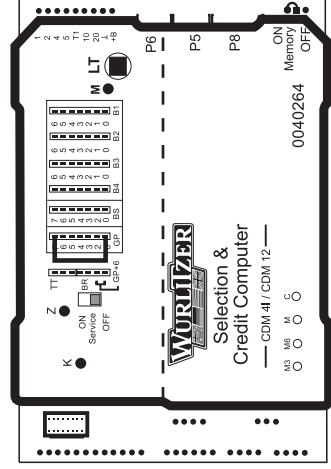

SCC 0040264
Beschriftung braun
Cover printing brown
Eprom Programm 3.09 (or higher)