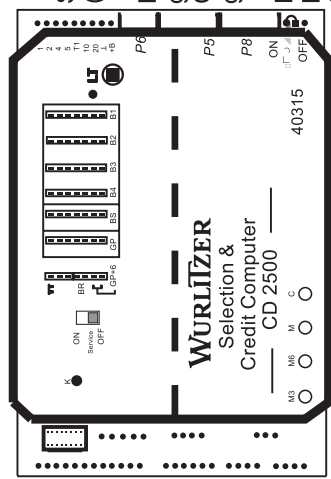

SCC 40315
(0029101)
Beschriftung grün
Cover printing green
Eprom Programm 2.xx (2.18)