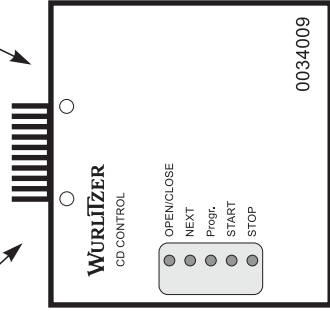

A summary of the previous installed CD player versions in the following.

CDM 3 / 4S

serial number: → 32010606

Umbausatz/ Conversion kit:
 0034829 kleiner Greifarm
 small gripper arm
 0042813 großer Greifarm
 template gripper arm