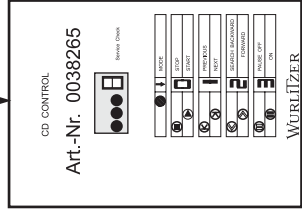

SCC 40315
(0029101)
Beschriftung grün
Cover printing green
Eprom Programm 2.xx (2.18)