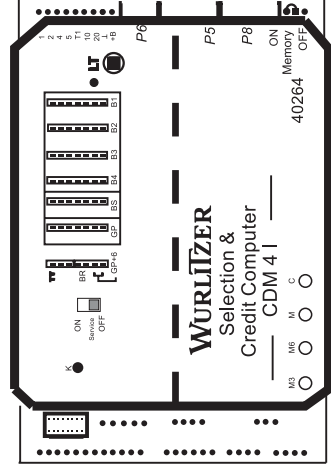

SCC 0040264
Beschriftung braun
Cover printing brown
Eprom Programm 3.08